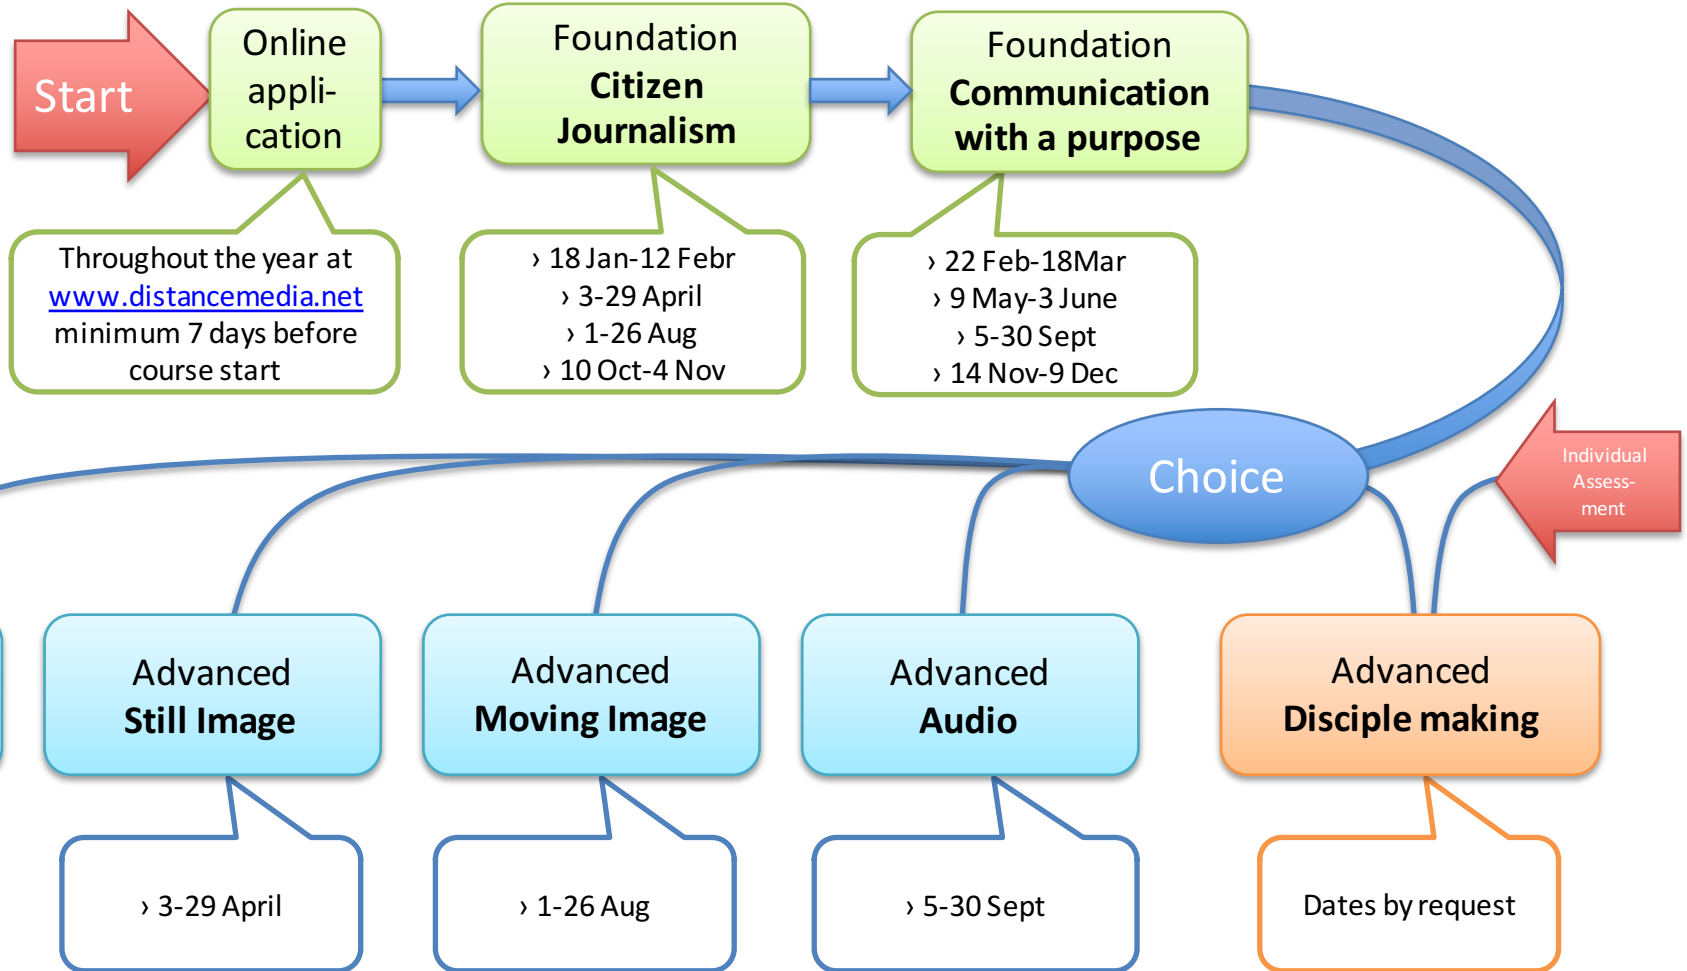

# Distancemedia 2.0 – Course Schedule 2016

Explore › Share › Multiply

Keep updated @ [www.distancemedia.net](http://www.distancemedia.net) or [www.facebook.com/distancemedia](https://www.facebook.com/distancemedia)  
and register at [www.distancemedia.net](http://www.distancemedia.net)